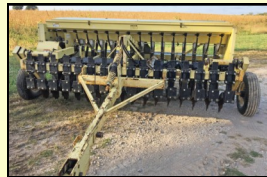

Sat., December 7th at 10AM *Consign Early!*

- 1986 5610 Ford Tractor 4WD, S/N C763656
- 1972 Warner Swasey Forklift, 6000lbs, S/N 245972
- 1971 Cat 920 Front Loader, S/N 62K2822
- 2001 Toro-Grind Tub Grinder, S/N 1705051
- 1990 Woods 15' Wing Mower, S/N 10887
- 1997 Truax 10.5' Grass Drill, S/N 1188
- 1994 Finn 8' Straw Crimper, S/N RD1040
- 1987 Bowie 8' Straw Crimper, S/N 71-1087-160
- 2008 Kasco 6' Straw Crimper, S/N 9215
- 1994 Danuser Hyd Auger Head
- 1997 Garfield Drag Scraper, 12'
- Reinco Straw Mulcher, S/N 2205
- 2010 Rhino 184 Mower, 7', S/N 10990
- 2017 Herd 1200C Broadcast Seeder
- 2017 Herd 750 Broadcast Seeder
- 1995 Cat 416B Backhoe, 6750 Hrs, S/N 85G05540
- 1994 Ford 8870 Tractor 4WD, 6675 Hrs, S/N 404188
- 1990 Sullair H185 Air Compressor, 1106 Hrs, S/N 004-104728
- 2004 John Deere 5520 Tractor, 4WD, 2200 Hrs, S/N LV5520P457104
- 1998 New Holland 1925 Tractor, 4WD, 2380 Hrs, S/N G006032
- 1998 New Holland 914A 6' Mower Deck, S/N A8AN266
- 1994 Finn B260 Mulch Spreader, 1100 Hrs, S/N RDA2597
- 2009 Woods STR60 Super Turf Renovator, 5', S/N 1076268
- 1995 Rhino Model PH-50 Air Post Driver, S/N 79570
- 2001 Mack RD690S Truck, 93,650 Miles, S/N 1M2P264C21M033751
- 1998 Bowie Imperial 3000 Hydro-Mulcher, 910 Hrs, S/N 300-598-103 (Attached to 2001 Mack RD690S Truck)
- 1994 Finn B260 Mulch Spreader, 1100 Hrs, 2001 Mack RD690S Truck, 93,650 Miles, S/N 1M2P264C21M033751
- 1996 Ford 250 Pickup, 4x4, 188,800 Miles, Vin#1FTHX26F3TEA73408
- 1989 Ford F800 16' Dumpbed, Auto Trans, Diesel Eng., 223,000 Miles, Vin#1FDYK84A6KVA29356
- 2008 Ford F550, 4x4, Diesel Eng., Auto Trans, 57,000 Miles, Vin#1FDAF57R78EC36935 With 11' Omaha Badgun body with Gooseneck Hitch & (2) 60'x24'x24' Side Tool Boxes & (2) 36'x18'x18' Tool Boxes
- 1996 Loadmaster Gooseneck Trailer, 28'x8.5' with 12,000lb axles. Vin#4JFLG2824TGLM6004
- 1995 Corn Pro Utility Flatbed Trailer, 20', Vin#4MJUB2025SE010063
- 2009 Loadmaster Flatbed Trailer with 7,000lb axles, Toolbox in tongue, Vin#4JLGF20289G000095
- 9180 Case International Tractor, 6200 Hrs, New Battery, New Air Conditioner, S/N JCB0005704
- 1971 Schien Dump Trailer, 28', Vin#539S471
- 1962 Custom Tanker, 3000 gal, Vin#588762
- Pittsburg Bottom Plow, S/N 38857
- Kubota RTV, 1192 Hrs, 4x4, Diesel, Just serviced
- SKYJACK SJ-3220 with control
- JLG 2032E052 Scissor Lift with control, SER#200104756
- JLG 2646E2 Scissor Lift with control, SER#0200105689